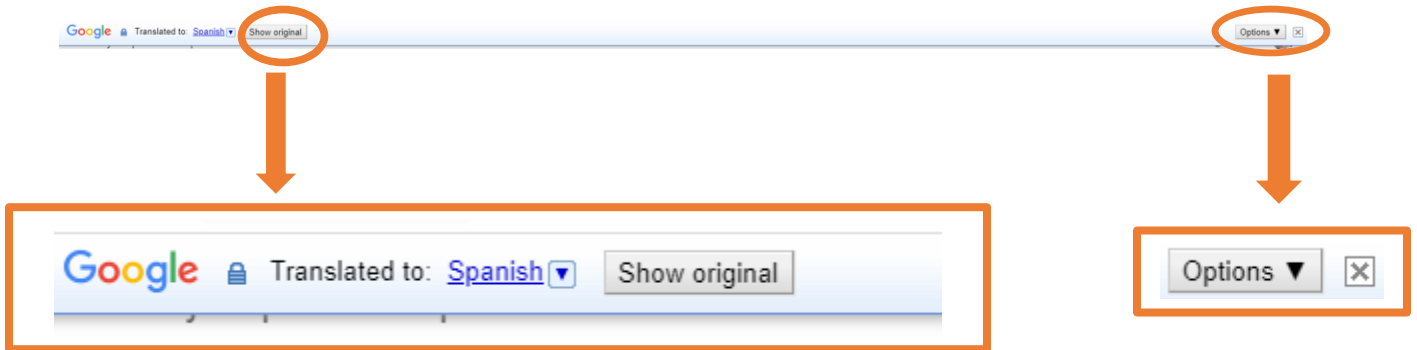

8. To revert the page back to English, click **Show original** or the **X** on the right side of the translation bar.