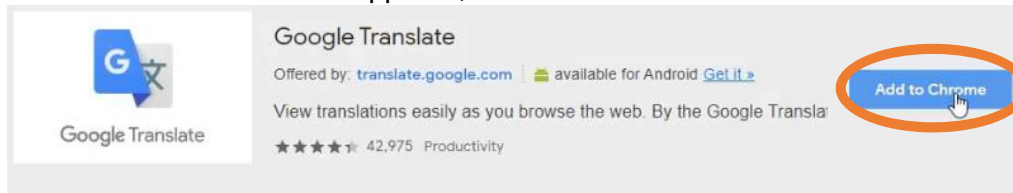

Translating Google Classroom into Spanish

Google Chrome provides an add-on extension which allows for automatic translation of webpages. To access this feature, you need to use **Google Chrome** as your browser and download the free **Google Translate** extension.

1. Open the **Google Chrome** web browser, then navigate to <http://chrome.google.com/webstore> and type **Google Translate** into the search bar.

2. When the correct extension appears, click **Add to Chrome**.