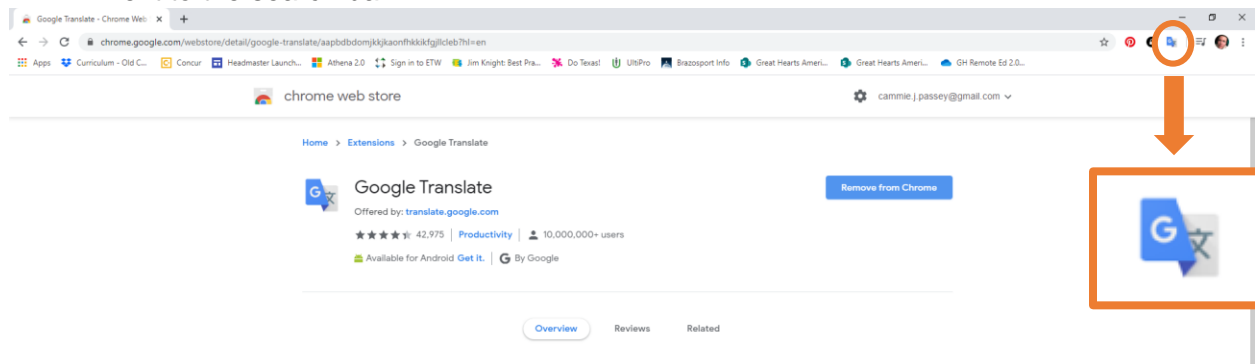

Translating Google Classroom into Spanish

Google Chrome provides an add-on extension which allows for automatic translation of webpages. To access this feature, you need to use **Google Chrome** as your browser and download the free **Google Translate** extension.

1. Open the **Google Chrome** web browser, then navigate to <http://chrome.google.com/webstore> and type **Google Translate** into the search bar.

2. When the correct extension appears, click **Add to Chrome**.

3. Click **Add extension** in the box that appears.

4. The Google Translate extension icon will appear in the upper right corner of the screen, next to the search bar.

- When you are ready to translate a page, click the  icon, then click **TRANSLATE THIS PAGE**.