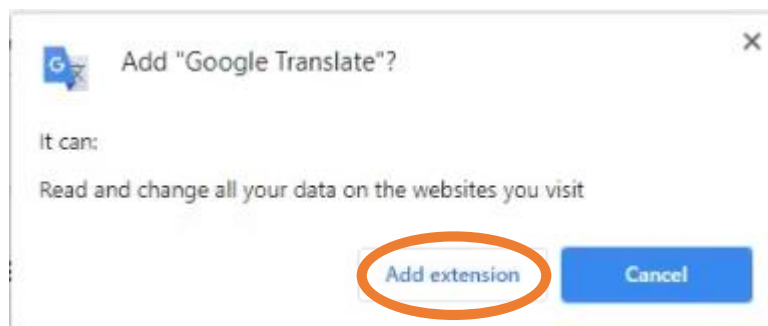

3. Click **Add extension** in the box that appears.