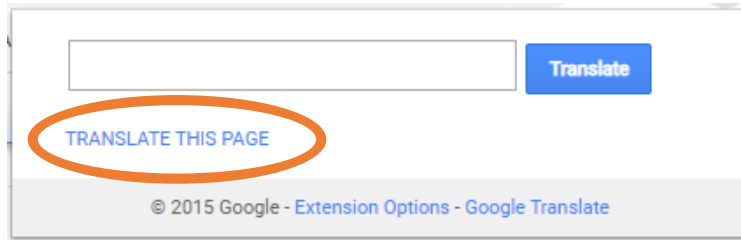

Translating Google Classroom into Spanish

Google Chrome provides an add-on extension which allows for automatic translation of webpages. To access this feature, you need to use **Google Chrome** as your browser and download the free **Google Translate** extension.

1. Open the **Google Chrome** web browser, then navigate to <http://chrome.google.com/webstore> and type **Google Translate** into the search bar.

2. When the correct extension appears, click **Add to Chrome**.

3. Click **Add extension** in the box that appears.

4. The Google Translate extension icon will appear in the upper right corner of the screen, next to the search bar.

- When you are ready to translate a page, click the  icon, then click **TRANSLATE THIS PAGE**.